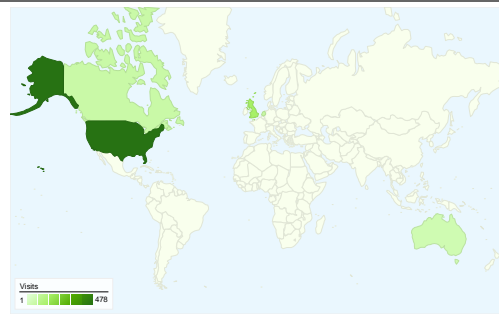

Site Usage

1,185 Visits

79.07% Bounce Rate

1,827 Page Views

00:00:45 Avg. Time on Site

1.54 Pages/Visit

87.85% % New Visits

Visitors Overview

Visitors
1,092

Map Overlay world

Traffic Sources Overview

- **Search Engines**
999.00 (84.30%)
- **Referring Sites**
134.00 (11.31%)
- **Direct Traffic**
52.00 (4.39%)

Content Overview

Pages	Page Views	% Page Views
/forum/t-6958	261	14.29%
/	219	11.99%
/forum/t-4580/warrior-talent-	116	6.35%
/forum:start	68	3.72%
/forum/t-4754	63	3.45%

1,092 people visited this site

1,185 Visits

1,092 Absolute Unique Visitors

1,827 Page Views

1.54 Average Page Views

00:00:45 Time on Site

79.07% Bounce Rate

87.85% New Visits

Site Usage

Visits	Pages/Visit	Avg. Time on Site	% New Visits	Bounce Rate	
1,185 % of Site Total: 100.00%	1.54 Site Avg: 1.54 (0.00%)	00:00:45 Site Avg: 00:00:45 (0.00%)	87.85% Site Avg: 87.85% (0.00%)	79.07% Site Avg: 79.07% (0.00%)	
Country/Territory	Visits	Pages/Visit	Avg. Time on Site	% New Visits	Bounce Rate
United States	478	1.38	00:00:36	94.98%	82.43%
United Kingdom	156	2.13	00:01:38	69.23%	67.31%
Netherlands	71	2.23	00:00:49	78.87%	56.34%
Canada	65	1.22	00:00:09	98.46%	86.15%
Australia	49	1.47	00:00:51	89.80%	81.63%
Sweden	33	2.30	00:03:15	78.79%	57.58%
Germany	26	1.15	00:00:02	57.69%	96.15%
Denmark	24	1.83	00:00:23	95.83%	79.17%
Hungary	20	1.35	00:00:43	100.00%	70.00%
Italy	19	1.89	00:00:18	94.74%	73.68%