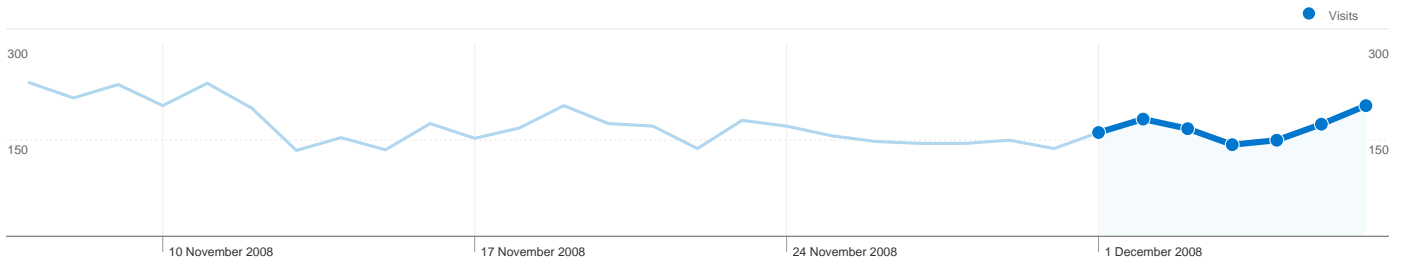

All traffic sources sent a total of 1,185 visits

- **4.39%** Direct Traffic
- **11.31%** Referring Sites
- **84.30%** Search Engines