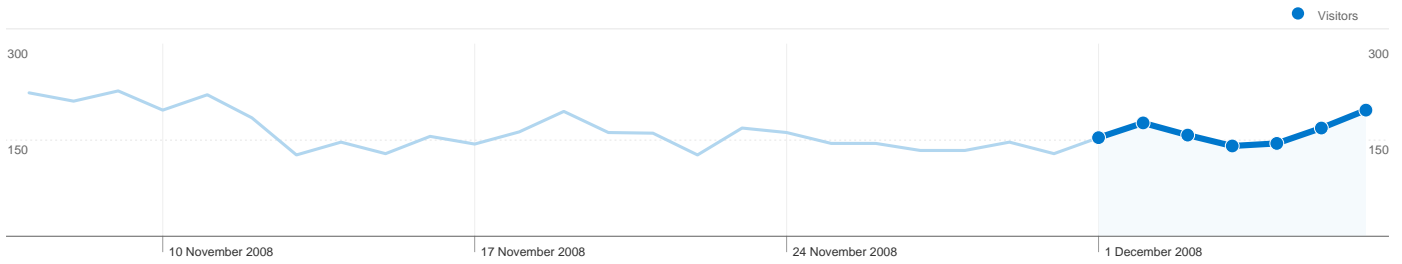

Site Usage

1,185 Visits

79.07% Bounce Rate

1,827 Page Views

00:00:45 Avg. Time on Site

1.54 Pages/Visit

87.85% % New Visits

Visitors Overview

Visitors
1,092

Map Overlay world

Traffic Sources Overview

- **Search Engines**
999.00 (84.30%)
- **Referring Sites**
134.00 (11.31%)
- **Direct Traffic**
52.00 (4.39%)

Content Overview

Pages	Page Views	% Page Views
/forum/t-6958	261	14.29%
/	219	11.99%
/forum/t-4580/warrior-talent-	116	6.35%
/forum:start	68	3.72%
/forum/t-4754	63	3.45%

1,092 people visited this site

1,185 Visits

1,092 Absolute Unique Visitors

1,827 Page Views

1.54 Average Page Views

00:00:45 Time on Site

79.07% Bounce Rate

87.85% New Visits