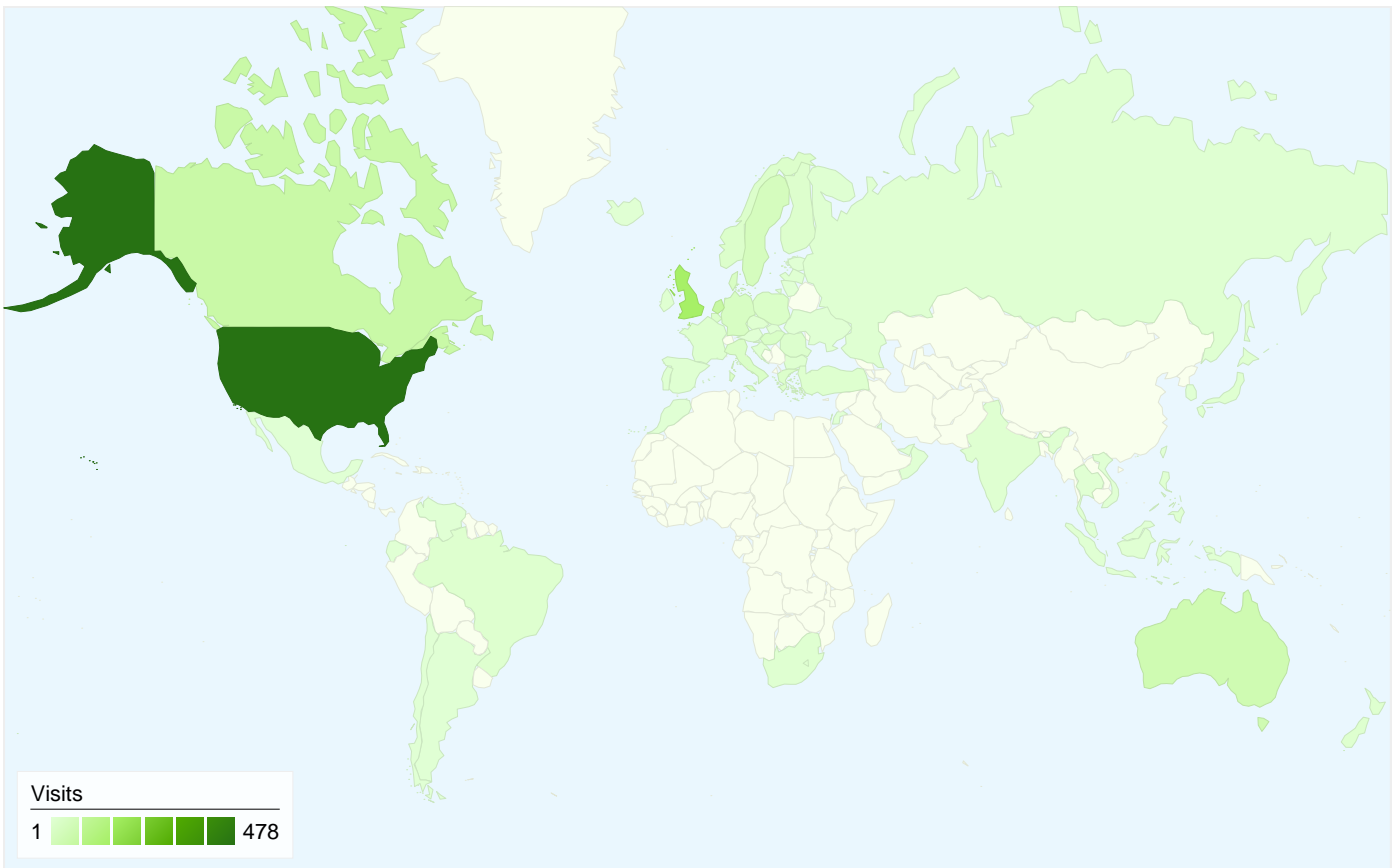

Visitors
1,092

Map Overlay world

Traffic Sources Overview

- **Search Engines**
999.00 (84.30%)
- **Referring Sites**
134.00 (11.31%)
- **Direct Traffic**
52.00 (4.39%)

Content Overview

Pages	Page Views	% Page Views
/forum/t-6958	261	14.29%
/	219	11.99%
/forum/t-4580/warrior-talent-	116	6.35%
/forum:start	68	3.72%
/forum/t-4754	63	3.45%

1,092 people visited this site

1,185 Visits

1,092 Absolute Unique Visitors

1,827 Page Views

1.54 Average Page Views

00:00:45 Time on Site

79.07% Bounce Rate

87.85% New Visits

All traffic sources sent a total of 1,185 visits

-  **4.39%** Direct Traffic
-  **11.31%** Referring Sites
-  **84.30%** Search Engines

Top Traffic Sources

Sources	Visits	% visits
google (organic)	947	79.92%
wow-unity.com (referral)	73	6.16%
(direct) ((none))	52	4.39%
wikidot.com (referral)	33	2.78%
yahoo (organic)	23	1.94%

Keywords	Visits	% visits
warlock talent builds	49	4.90%
death knight talent builds	28	2.80%
warlock talents	27	2.70%
warrior talent builds	21	2.10%
warlock talent build	18	1.80%

1,185 visits came from 63 countries/territories