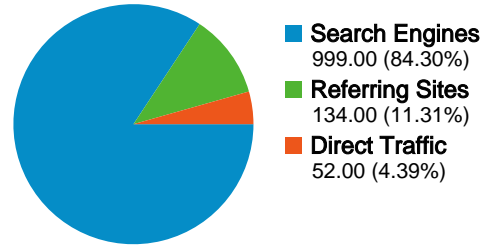

Site Usage

1,185 Visits

79.07% Bounce Rate

1,827 Page Views

00:00:45 Avg. Time on Site

1.54 Pages/Visit

87.85% % New Visits

Visitors Overview

Visitors
1,092

Map Overlay world

Traffic Sources Overview

- **Search Engines**
999.00 (84.30%)
- **Referring Sites**
134.00 (11.31%)
- **Direct Traffic**
52.00 (4.39%)

Content Overview

Pages	Page Views	% Page Views
/forum/t-6958	261	14.29%
/	219	11.99%
/forum/t-4580/warrior-talent-	116	6.35%
/forum:start	68	3.72%
/forum/t-4754	63	3.45%

1,092 people visited this site

1,185 Visits

1,092 Absolute Unique Visitors

1,827 Page Views

1.54 Average Page Views

00:00:45 Time on Site

79.07% Bounce Rate

87.85% New Visits

All traffic sources sent a total of 1,185 visits

-  **4.39%** Direct Traffic
-  **11.31%** Referring Sites
-  **84.30%** Search Engines

Top Traffic Sources

Sources	Visits	% visits
google (organic)	947	79.92%
wow-unity.com (referral)	73	6.16%
(direct) ((none))	52	4.39%
wikidot.com (referral)	33	2.78%
yahoo (organic)	23	1.94%