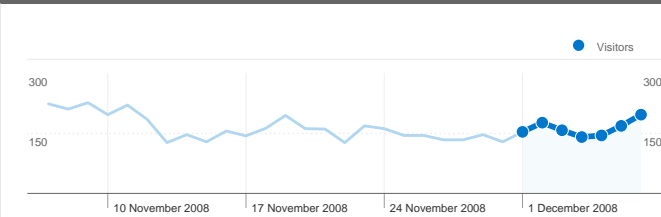

Site Usage

1,185 Visits

79.07% Bounce Rate

1,827 Page Views

00:00:45 Avg. Time on Site

1.54 Pages/Visit

87.85% % New Visits

Visitors Overview

1,092 people visited this site

1,185 Visits

1,092 Absolute Unique Visitors

1,827 Page Views

1.54 Average Page Views

00:00:45 Time on Site

79.07% Bounce Rate

87.85% New Visits

Site Usage

Visits	Pages/Visit	Avg. Time on Site	% New Visits	Bounce Rate	
1,185 % of Site Total: 100.00%	1.54 Site Avg: 1.54 (0.00%)	00:00:45 Site Avg: 00:00:45 (0.00%)	87.85% Site Avg: 87.85% (0.00%)	79.07% Site Avg: 79.07% (0.00%)	
Country/Territory	Visits	Pages/Visit	Avg. Time on Site	% New Visits	Bounce Rate
United States	478	1.38	00:00:36	94.98%	82.43%
United Kingdom	156	2.13	00:01:38	69.23%	67.31%
Netherlands	71	2.23	00:00:49	78.87%	56.34%
Canada	65	1.22	00:00:09	98.46%	86.15%
Australia	49	1.47	00:00:51	89.80%	81.63%
Sweden	33	2.30	00:03:15	78.79%	57.58%
Germany	26	1.15	00:00:02	57.69%	96.15%
Denmark	24	1.83	00:00:23	95.83%	79.17%
Hungary	20	1.35	00:00:43	100.00%	70.00%
Italy	19	1.89	00:00:18	94.74%	73.68%