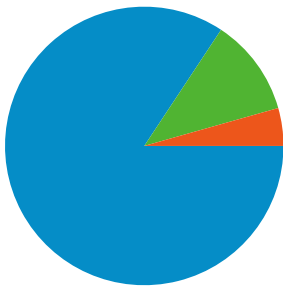

Site Usage

1,185 Visits

79.07% Bounce Rate

1,827 Page Views

00:00:45 Avg. Time on Site

1.54 Pages/Visit

87.85% % New Visits

Visitors Overview

Visitors
1,092

Map Overlay world

Traffic Sources Overview

- **Search Engines**
999.00 (84.30%)
- **Referring Sites**
134.00 (11.31%)
- **Direct Traffic**
52.00 (4.39%)

Content Overview

Pages	Page Views	% Page Views
/forum/t-6958	261	14.29%
/	219	11.99%
/forum/t-4580/warrior-talent-	116	6.35%
/forum:start	68	3.72%
/forum/t-4754	63	3.45%

1,092 people visited this site

1,185 Visits

1,092 Absolute Unique Visitors

1,827 Page Views

1.54 Average Page Views

00:00:45 Time on Site

79.07% Bounce Rate

87.85% New Visits

All traffic sources sent a total of 1,185 visits

-  **4.39%** Direct Traffic
-  **11.31%** Referring Sites
-  **84.30%** Search Engines

Top Traffic Sources

Sources	Visits	% visits
google (organic)	947	79.92%
wow-unity.com (referral)	73	6.16%
(direct) ((none))	52	4.39%
wikidot.com (referral)	33	2.78%
yahoo (organic)	23	1.94%